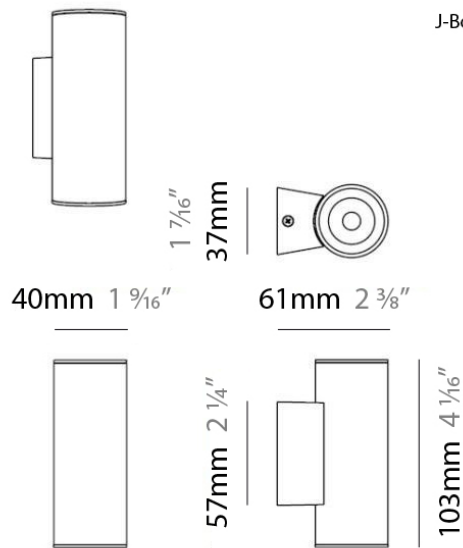

TUB LED SURFACE

D93134

PROJECT	
TYPE	
NOTES	
QUANTITY	
DATE	

GENERAL

Series: Tub LED
 Brand: Milan
 Division: Design
 Mounting Type: Surface
 Mounting Location: Wall
 Subcategory: Uplight

PHYSICAL

Shape: Cylinder
 Diameter (mm): 108
 Diameter (in): 4 1/4
 Length (mm): 40
 Length (in): 1 9/16
 Height (mm): 103
 Height (in): 4 1/16
 Extension (mm): 61
 Extension (in): 2 3/8
 Light Distribution: Uplight
 Weight (kg): 1.4
 Weight (lbs): 3
 Fixture Finish: Chrome
 Fixture Material: Metal

OPTICAL

RATINGS AND CERTIFICATIONS

Certified By: CSA Certified to UL and CSA Standards
 IP rating: IP20

Ø108mm 4 1/4"

J-Box cover plate Included

TUB LED SURFACE

D93137

PROJECT	
TYPE	
NOTES	
QUANTITY	
DATE	

GENERAL

Series: Tub LED
 Brand: Milan
 Division: Design
 Mounting Type: Surface
 Mounting Location: Wall
 Subcategory: Up/Down Light

PHYSICAL

Shape: Cylinder
 Diameter (mm): 108
 Diameter (in): 4 1/4
 Length (mm): 40
 Length (in): 1 9/16
 Height (mm): 153
 Height (in): 6
 Extension (mm): 61
 Extension (in): 2 3/8
 Light Distribution: Direct / Indirect
 Weight (kg): 1.4
 Weight (lbs): 3
 Fixture Finish: WHI
 Fixture Material: Metal

TUB LED SURFACE

D93203

PROJECT	
TYPE	
NOTES	
QUANTITY	
DATE	

GENERAL

Series: Tub LED
 Brand: Milan
 Division: Design
 Mounting Type: Surface
 Mounting Location: Wall
 Subcategory: Spots

PHYSICAL

Diameter (mm): 40
 Diameter (in): 1 ⁹/₁₆
 Length (mm): 70
 Length (in): 2 ³/₄
 Height (mm): 100
 Height (in): 3 ¹⁵/₁₆
 Extension (mm): 120
 Extension (in): 4 ³/₄