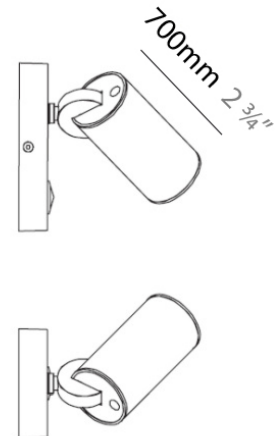

TUB LED SURFACE

D93203

PROJECT	
TYPE	
NOTES	
QUANTITY	
DATE	

GENERAL

Series: Tub LED
Brand: Milan
Division: Design
Mounting Type: Surface
Mounting Location: Wall
Subcategory: Spots

PHYSICAL

Diameter (mm): 40
Diameter (in): 1 ⁹/₁₆
Length (mm): 70
Length (in): 2 ³/₄
Height (mm): 100
Height (in): 3 ¹⁵/₁₆
Extension (mm): 120
Extension (in): 4 ³/₄

ELECTRICAL

Lamp Type: LED
Max. Wattage Per Lamp (W): 4
Dimming: Electronic Low Voltage Dimming
Driver Included: No
Lamp Voltage (V): 120

LED

Number of LEDs: 1
Color Temperature (°K): 2700
Nominal Lumen (lm): 300
CRI: >80 CRI

OPTICAL

RATINGS AND CERTIFICATIONS

Certified By: Certified for North American Standards
IP rating: IP20