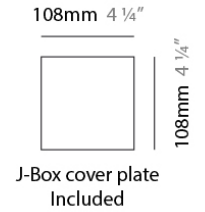

TUB LED SURFACE

D93203

PROJECT	
TYPE	
NOTES	
QUANTITY	
DATE	

GENERAL

Series: Tub LED
Brand: Milan
Division: Design
Mounting Type: Surface
Mounting Location: Wall
Subcategory: Spots

PHYSICAL

Diameter (mm): 40
Diameter (in): 1 ⁹/₁₆
Length (mm): 70
Length (in): 2 ³/₄
Height (mm): 100
Height (in): 3 ¹⁵/₁₆
Extension (mm): 120
Extension (in): 4 ³/₄

ELECTRICAL

Lamp Type: LED
Max. Wattage Per Lamp (W): 4
Dimming: Electronic Low Voltage Dimming
Driver Included: No
Lamp Voltage (V): 120

LED

Number of LEDs: 1
Color Temperature (°K): 2700
Nominal Lumen (lm): 300
CRI: >80 CRI

OPTICAL

RATINGS AND CERTIFICATIONS

Certified By: Certified for North American Standards
IP rating: IP20