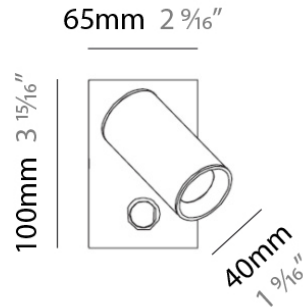

TUB LED SURFACE

D93203

PROJECT	
TYPE	
NOTES	
QUANTITY	
DATE	

GENERAL

Series: Tub LED
Brand: Milan
Division: Design
Mounting Type: Surface
Mounting Location: Wall
Subcategory: Spots

PHYSICAL

Diameter (mm): 40
Diameter (in): 1 ⁹/₁₆
Length (mm): 70
Length (in): 2 ³/₄
Height (mm): 100
Height (in): 3 ¹⁵/₁₆
Extension (mm): 120
Extension (in): 4 ³/₄

ELECTRICAL

Lamp Type: LED
Max. Wattage Per Lamp (W): 4
Dimming: Electronic Low Voltage Dimming
Driver Included: No
Lamp Voltage (V): 120

LED

Number of LEDs: 1
Color Temperature (°K): 2700
Nominal Lumen (lm): 300
CRI: >80 CRI

OPTICAL

RATINGS AND CERTIFICATIONS

Certified By: Certified for North American Standards
IP rating: IP20