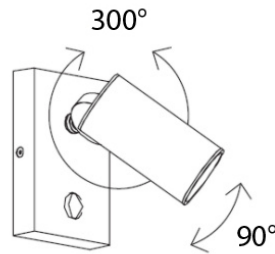

TUB LED SURFACE

D93203

PROJECT	
TYPE	
NOTES	
QUANTITY	
DATE	

GENERAL

Series: Tub LED
Brand: Milan
Division: Design
Mounting Type: Surface
Mounting Location: Wall
Subcategory: Spots

PHYSICAL

Diameter (mm): 40
Diameter (in): 1 ⁹/₁₆
Length (mm): 70
Length (in): 2 ³/₄
Height (mm): 100
Height (in): 3 ¹⁵/₁₆
Extension (mm): 120
Extension (in): 4 ³/₄

ELECTRICAL

Lamp Type: LED
Max. Wattage Per Lamp (W): 4
Dimming: Electronic Low Voltage Dimming
Driver Included: No
Lamp Voltage (V): 120

LED

Number of LEDs: 1
Color Temperature (°K): 2700
Nominal Lumen (lm): 300
CRI: >80 CRI

OPTICAL

RATINGS AND CERTIFICATIONS

Certified By: Certified for North American Standards
IP rating: IP20